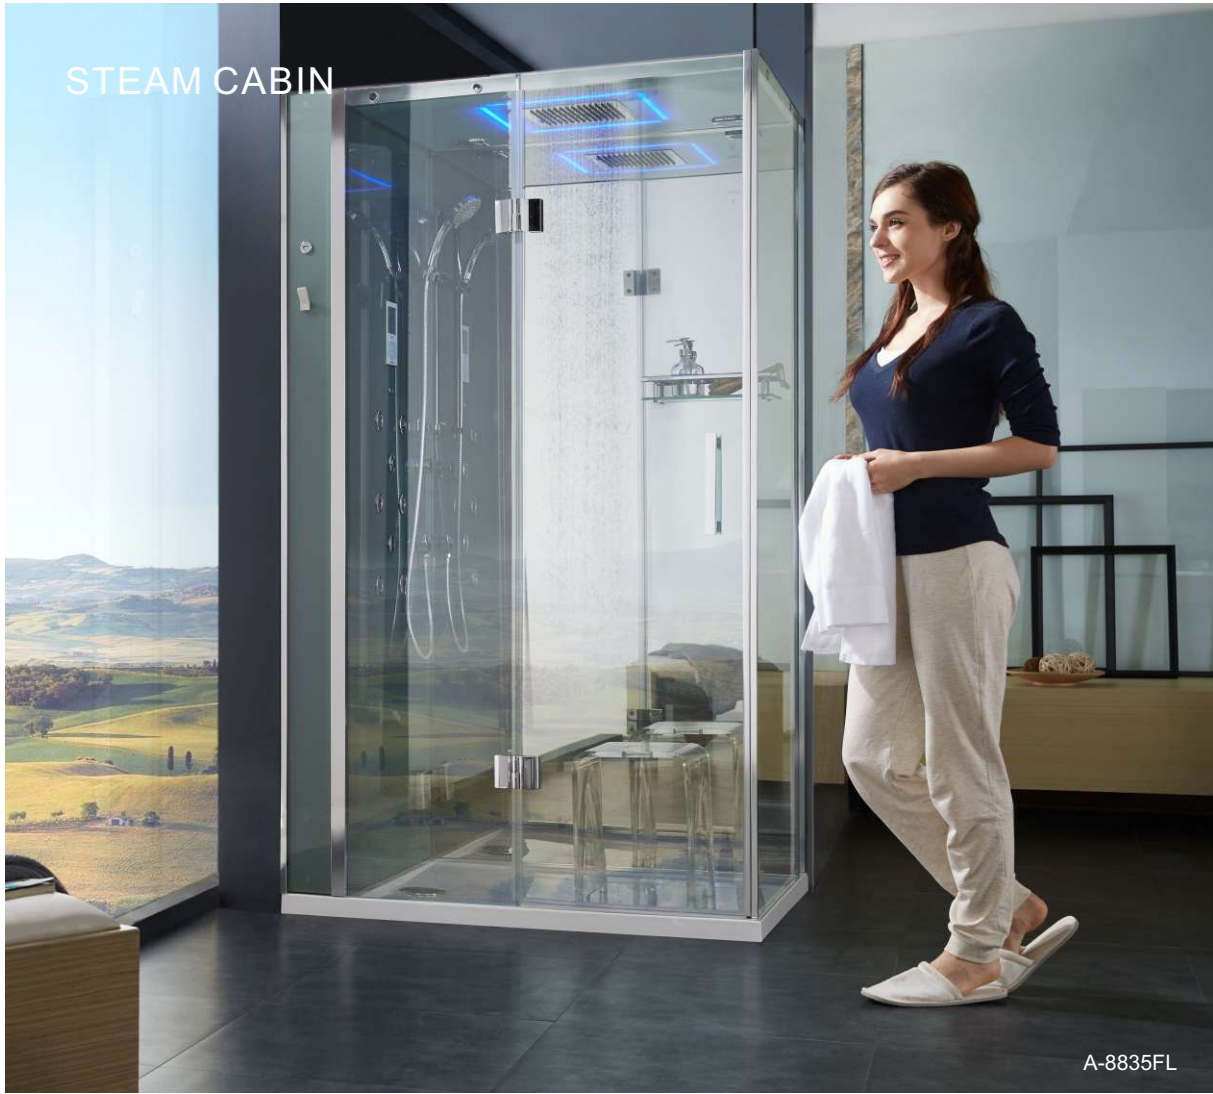

TS-1702
SIZE:1700x750x420mm

TS-1601
SIZE:1600x750x420mm

TS-1501
SIZE:1500x750x420mm

TS-1502/TS-1502Q
SIZE:1500x750x420mm

Steam cabin

GUCI-856
SIZE:1480x1480x2200mm

GUCI-859
SIZE:950x950x2230mm

GUCI-862
SIZE:1300x1300x2180mm